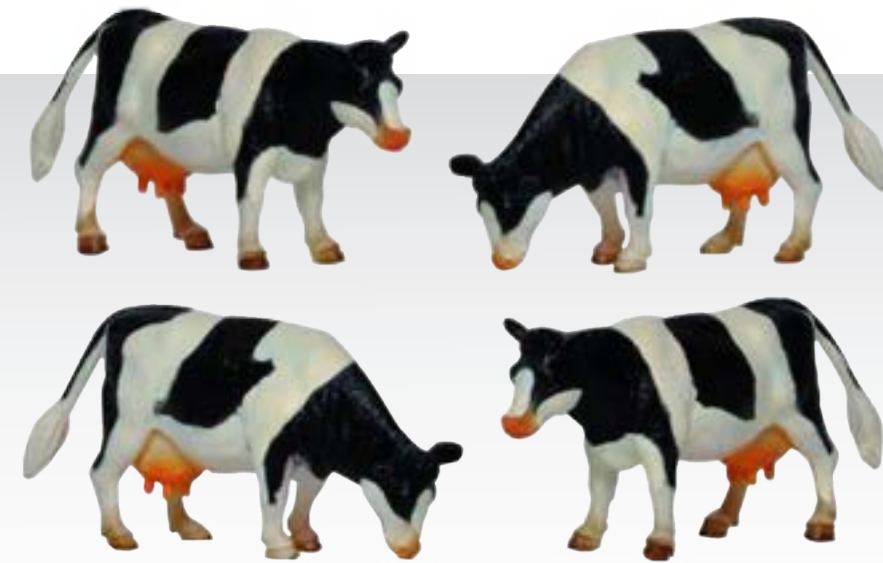

# FARMBUILDING & ACCESSORIES

1:50

+3 years

 **Farm shed for 4 tractors**  
 # Item : **KG610047**  25.3 x 33.4 x 16.7 in

\*Tractors & accessories not included, sold separately.

**Farm shed for 4 tractors**  
Item : **KG610047**