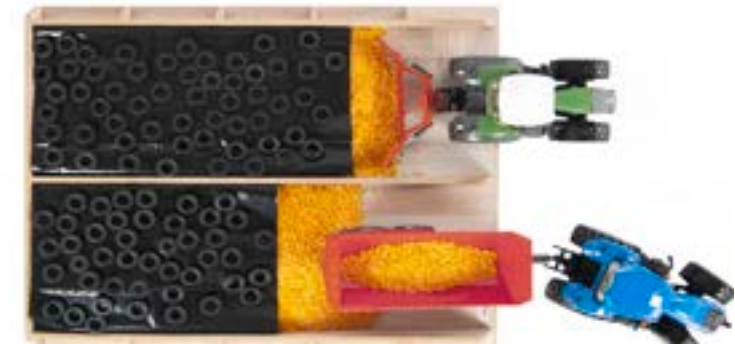

Slotsilo

Item : **KG610451** 15 x 18 x 2 in

* Tractors & accessories not included, sold separately.