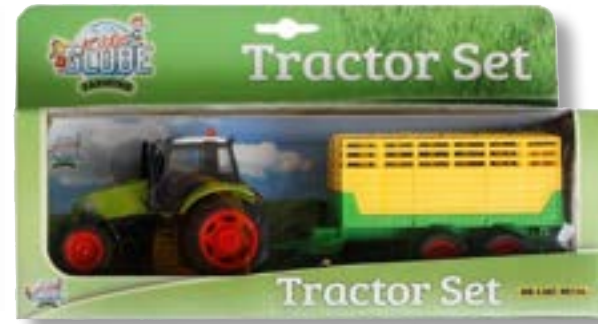

# Item : KG510727

1 tractor with a trailer, 2 cows, fences and 2 hay bales

with light & sound

NEW

1:32

KIDS GLOBE FARMING 2023

KG510653A Die-cast tractor set with cattle

KG510653B Die-cast tractor set with dumper trailer