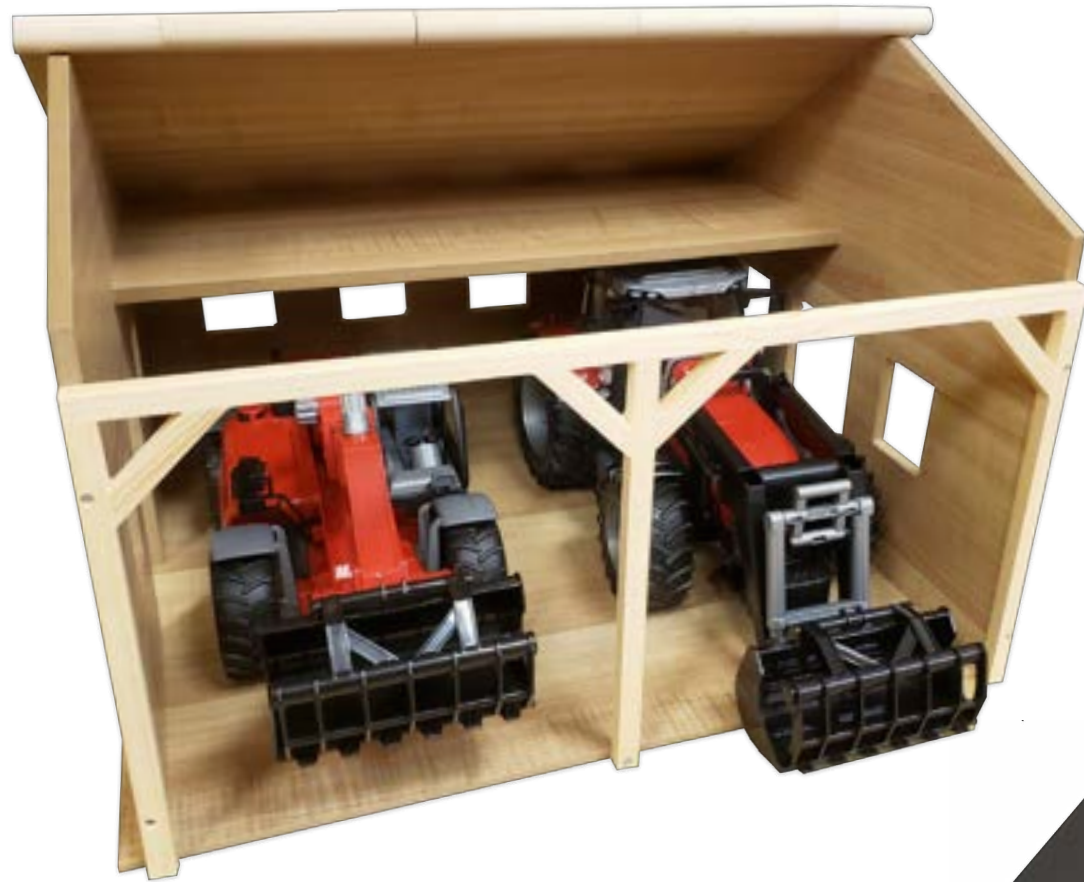

# FARMBUILDING

1:16

+3 years 

3-Piece Farm Shed!

Wooden farm shed in 1:16 scale, compatible with tractor from

\* Vehicles not included, sold separately.

Wooden farm shed in 1:16 scale, compatible with tractor from